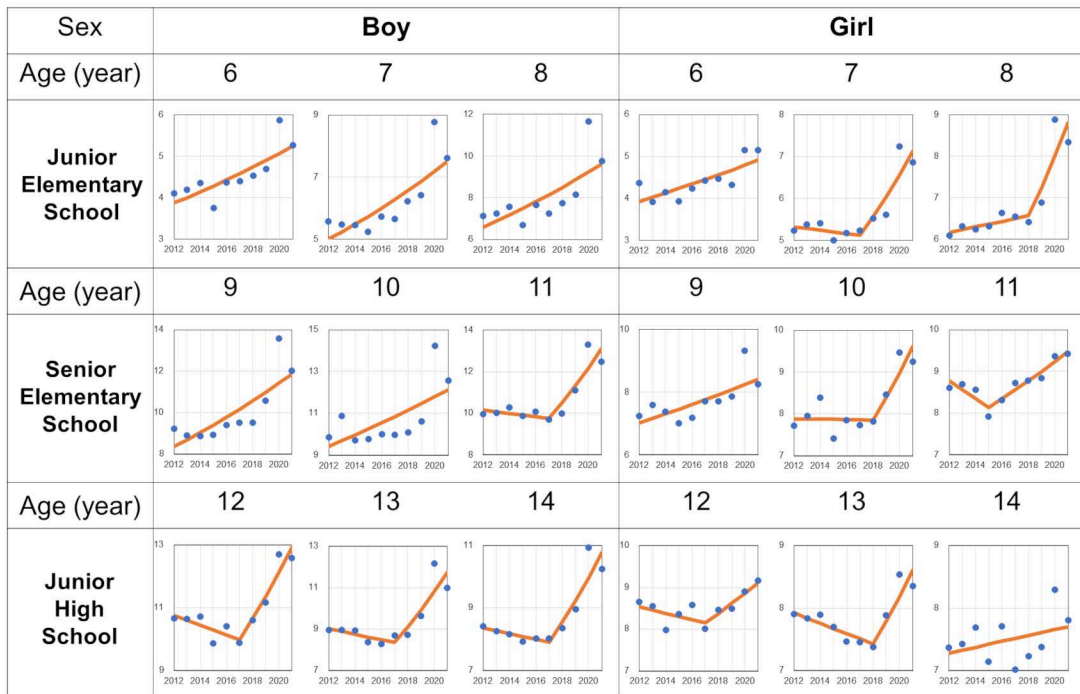

Figure 1. Trends in childhood obesity rate in Japan by sex, 2012-2021

● observed — trend

Figure 2. Trends in the score of physical fitness test from 2012 to 2021, and the exercise time per week from 2013 to 2021 in Japan by sex

● observed — trend